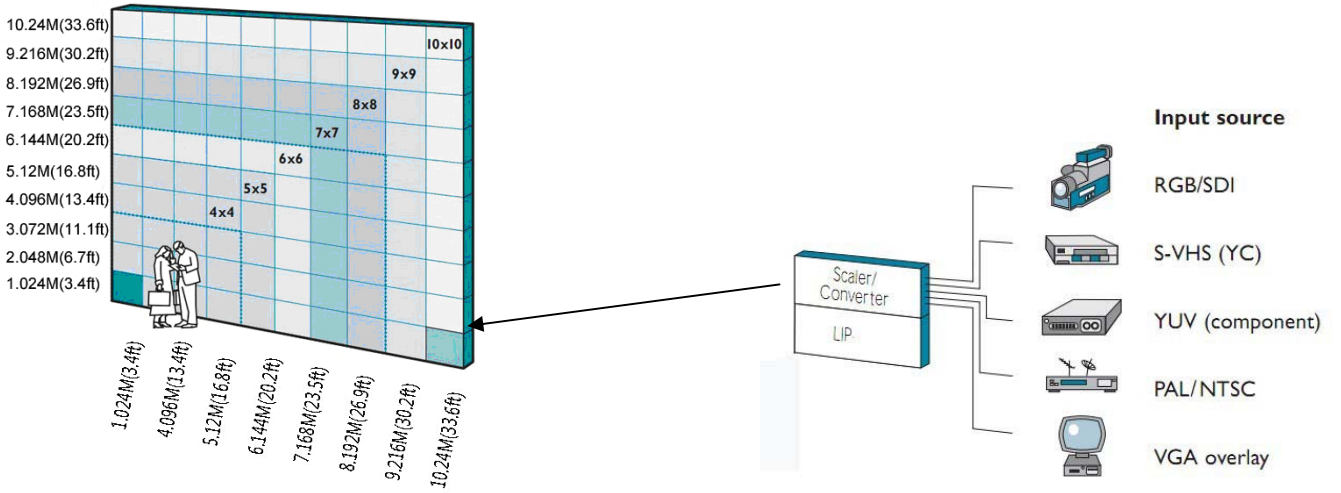

PH4 smd indoor led display

Configurations

Quick Reference Guide

PH4 smd led display