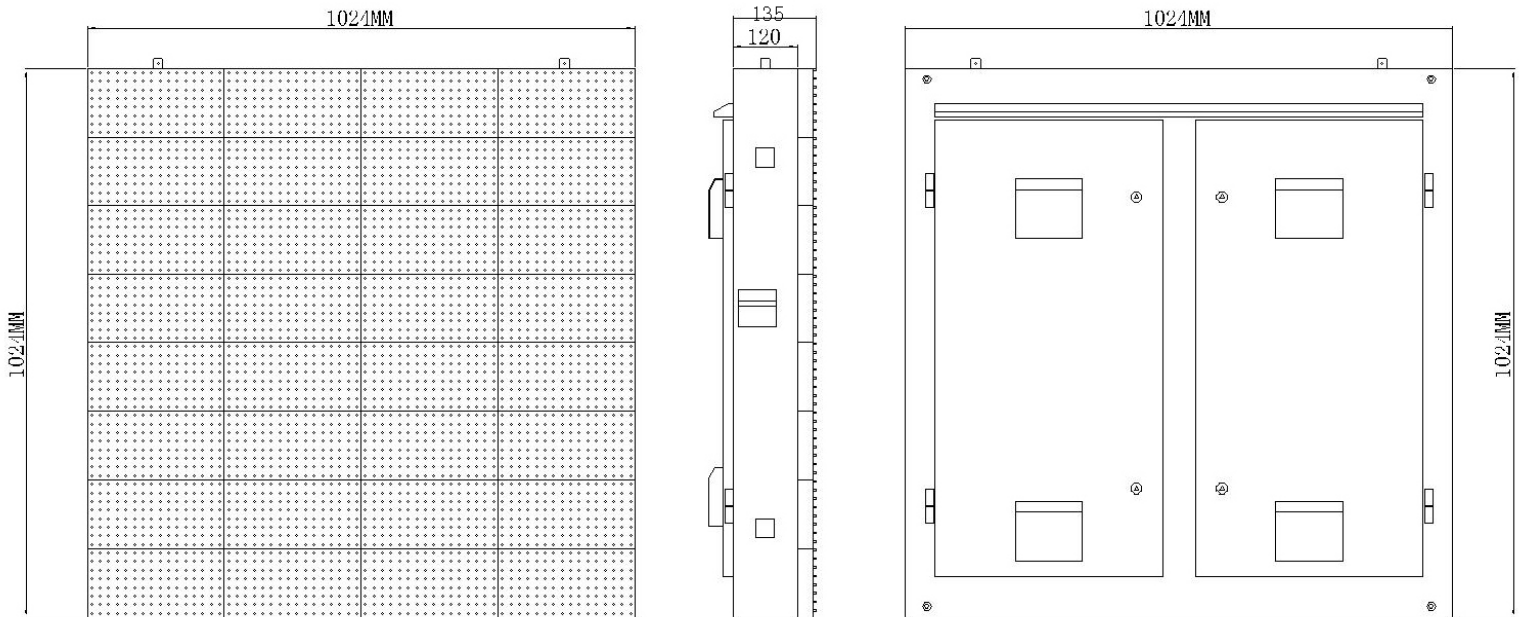

PH8 smd outdoor led display

Configurations

Quick Reference Guide

PH8 smd led display

- Pixel Pitch:8mm
- Density of pixel: 15625pixels/m²
- Brightness: >5000 cd/m²
- Viewing angle: H:120° V:120°
- LED specification: smd 3535
- Pixel configuration: 1R1G1B
- Module size: 256mm x 128mm
- Module Pixel density: 32 x 16dots
- Cabinet size:1024 x 1024mm
- Driving method: 1/4 scan, constant current
- Refresh rate: ≥ 1000 Hz
- Gray/Colour: 4096 grades Gray,1 billion colors
- Processing depth 14bit
- Control system: Synchronous/off-line control system
- Max. power consumption:1000W/m²
- Lifetime:>100000hours
- MTBF: >5000hours
- Dead dot rate: <0.0001
- Temperature Range: Storage: - 20°C-65°C; Working: - 20°C~50°C
- Adopted Control System: PCTV Board + DVI Board + Control Board + Network cable Transmission
- Video Signal: RF、 S-Video、 RGB、 RGBHV、 YUV、 YC、 COMPOSITION etc
- Brightness adjustment: Manual adjustment: 256 levels for R, G, B ,
Automatic adjustment: 256grades for each color
- LED parameter: R: (625-630nm) G: (520-525nm) B: (465-470nm)
R: IV(650-900mcd) G: IV(1400-1800mcd) B: IV(280-350mcd)