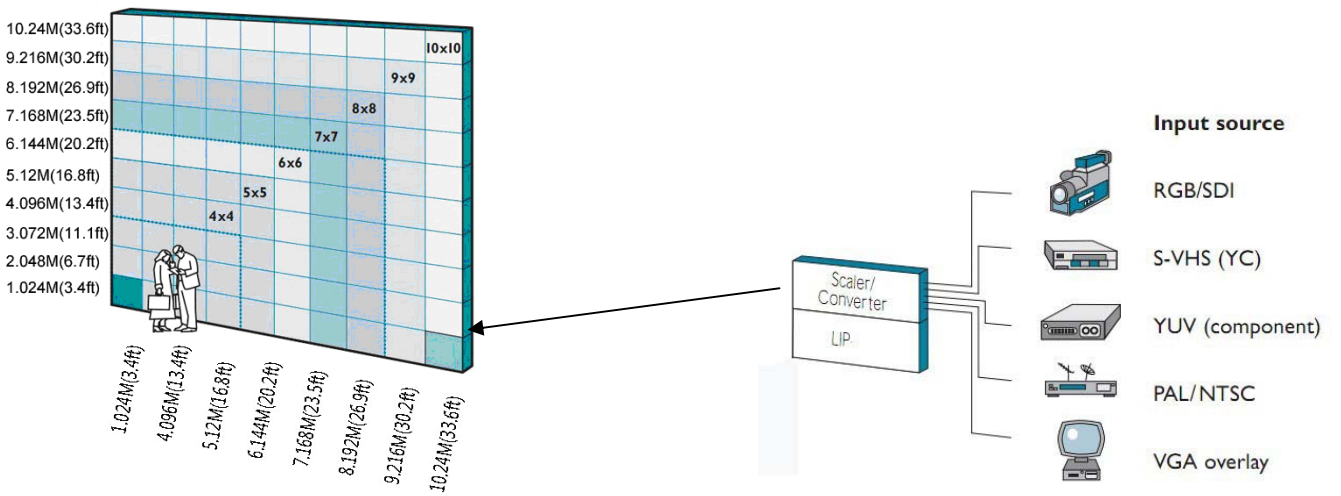

PH8 smd outdoor led display

Configurations

Quick Reference Guide

PH8 smd led display

- Pixel Pitch:8mm
- Density of pixel: 15625pixels/m²
- Brightness: >5000 cd/m²
- Viewing angle: H:120° V:120°
- LED specification: smd 3535
- Pixel configuration: 1R1G1B
- Module size: 256mm x 128mm
- Module Pixel density: 32 x 16dots
- Cabinet size:1024 x 1024mm
- Driving method: 1/4 scan, constant current
- Refresh rate: ≥ 1000 Hz
- Gray/Colour: 4096 grades Gray,1 billion colors
- Processing depth 14bit
- Control system: Synchronous/off-line control system
- Max. power consumption:1000W/m²
- Lifetime:>100000hours
- MTBF: >5000hours
- Dead dot rate: <0.0001
- Temperature Range: Storage: - 20°C-65°C; Working: - 20°C~50°C
- Adopted Control System: PCTV Board + DVI Board + Control Board + Network cable Transmission
- Video Signal: RF、 S-Video、 RGB、 RGBHV、 YUV、 YC、 COMPOSITION etc
- Brightness adjustment: Manual adjustment: 256 levels for R, G, B ,
Automatic adjustment: 256grades for each color
- LED parameter: R: (625-630nm) G: (520-525nm) B: (465-470nm)
R: IV(650-900mcd) G: IV(1400-1800mcd) B: IV(280-350mcd)