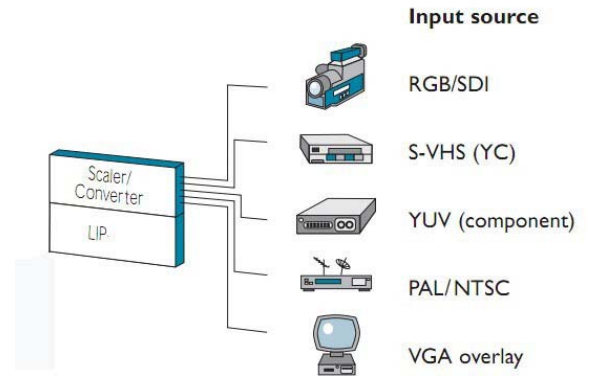

PH20 Virtual Led Display Brochure

Based on our PH20 real 2R1G1B, we developed PH20 virtual 2R1G1B, it is the ideal LED product for high quality small to large sized outdoor applications. The PH20 virtual has more close pixel pitches; it makes better and clearer images. This is ideally suited to outdoor led display, where high impact is needed.

PH20 Virtual Led Display Brochure

Configurations

Quick Reference Guide

The cabinet drawing:

The specifications are as below:

- Pixel Pitch: 20mm/10mm
- Density of pixel: 2500pixels/m²,10000 pixels/m²(virtual)
- Brightness: >5500 cd/m²
- Viewing angle: H:110° V:50°
- LED specification: DIP546
- Pixel configuration: 2R1G1B
- Module size: 320mm x 160mm
- Module Pixel density: 32x 16dots
- Cabinet size:1280 x 960mm
- Driving method: Static constant current, virtual control.

- Refresh rate: ≥ 400 Hz
- Gray/Colour: 4096 grades Gray, 1 billion colors
- Processing depth 14bit
- Control system: Synchronous/off-line control system
- Max. power consumption: 800W/m²
- Lifetime: >100000hours
- MTBF: >5000hours
- Dead dot rate: <0.0001
- Temperature Range: Storage: - 20°C-65°C; Working: - 20°C~50°C
- Adopted Control System: PCTV Board +DVI Board +Control Board + Network cable Transmission
- Video Signal: RF、 S-Video、 RGB、 RGBHV、 YUV、 YC、 COMPOSITION etc
- Brightness adjustment: Manual adjustment: 256 levels for R, G, B ,
Automatic adjustment: 256grades for each color
- LED parameter: R: (625-630nm) G: (520-525nm) B: (465-470nm)
R: IV(450-500mcd) G: IV(1600-1900mcd) B: IV(350-400mcd)