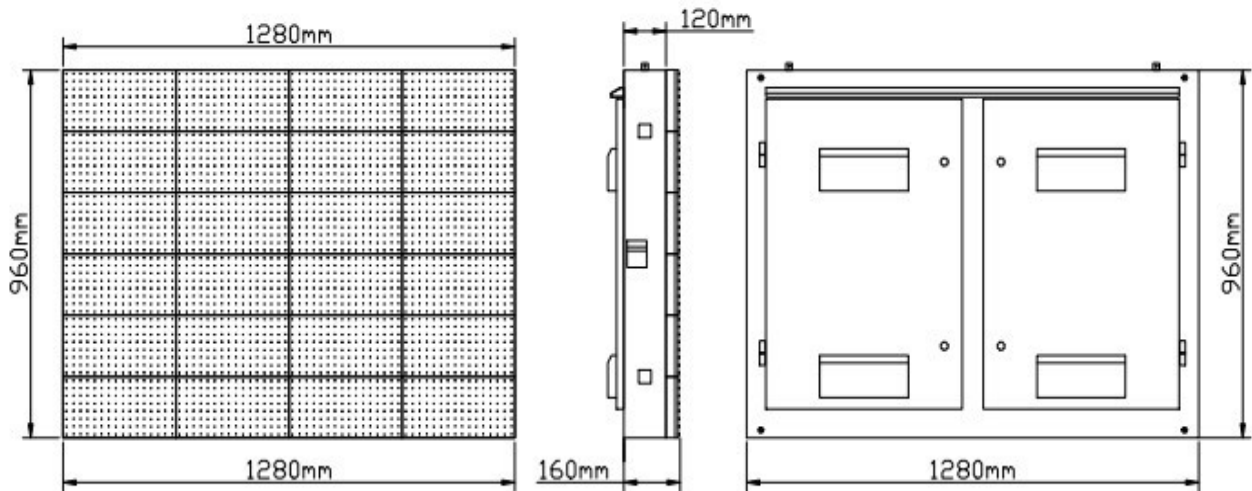

PH20 Virtual Led Display Brochure

Based on our PH20 real 2R1G1B, we developed PH20 virtual 2R1G1B, it is the ideal LED product for high quality small to large sized outdoor applications. The PH20 virtual has more close pixel pitches; it makes better and clearer images. This is ideally suited to outdoor led display, where high impact is needed.

PH20 Virtual Led Display Brochure

Configurations

Quick Reference Guide

The cabinet drawing:

The specifications are as below:

- Pixel Pitch: 20mm/10mm
- Density of pixel: 2500pixels/m²,10000 pixels/m²(virtual)
- Brightness: >5500 cd/m²
- Viewing angle: H:110° V:50°
- LED specification: DIP546
- Pixel configuration: 2R1G1B
- Module size: 320mm x 160mm
- Module Pixel density: 32x 16dots
- Cabinet size:1280 x 960mm
- Driving method: Static constant current, virtual control.

Standard 4:3 aspect ratio(16:9 aspect also possible)

P20 panel	panel total	size (m ²)	Dimensions w x h(m)	Pixel resolution w x h	Total weight kg	Total (watts)	I Phase (220V,amps)	I Phase (110V,amps)
1	1	1.23	1.28x0.96	128x96	62	450	2	4
4x4	16	19.68	5.12x3.84	512x384	992	7200	32.7	65.5
7x7	49	60.21	8.96x6.72	896x672	3038	22050	100.2	200.4
8x8	64	78.64	10.24x7.68	1024x768	3968	28800	130.9	261.8
9x9	81	99.53	11.52x8.64	1152x864	5022	36450	165.7	331.4
10x10	100	122.88	12.8x9.6	1280x960	6200	45000	204.5	409.1