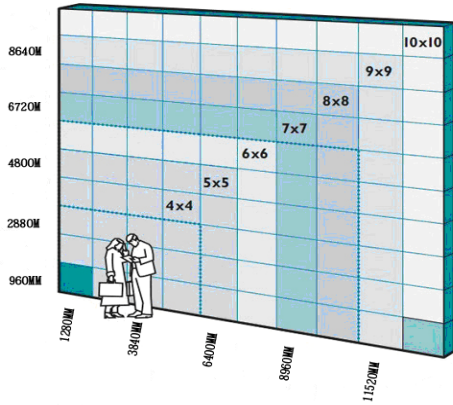

PH20 Virtual Led Display Brochure

Based on our PH20 real 2R1G1B, we developed PH20 virtual 2R1G1B, it is the ideal LED product for high quality small to large sized outdoor applications. The PH20 virtual has more close pixel pitches; it makes better and clearer images. This is ideally suited to outdoor led display, where high impact is needed.

PH20 Virtual Led Display Brochure

Configurations

Quick Reference Guide

The cabinet drawing:

The specifications are as below:

- Pixel Pitch: 20mm/10mm
- Density of pixel: 2500pixels/m²,10000 pixels/m²(virtual)
- Brightness: >5500 cd/m²
- Viewing angle: H:110° V:50°
- LED specification: DIP546
- Pixel configuration: 2R1G1B
- Module size: 320mm x 160mm
- Module Pixel density: 32x 16dots
- Cabinet size:1280 x 960mm
- Driving method: Static constant current, virtual control.

Standard 4:3 aspect ratio(16:9 aspect also possible)

P20 panel	panel total	size (m ²)	Dimensions w x h(m)	Pixel resolution w x h	Total weight kg	Total (watts)	I Phase (220V,amps)	I Phase (110V,amps)
1	1	1.23	1.28x0.96	128x96	62	450	2	4
4x4	16	19.68	5.12x3.84	512x384	992	7200	32.7	65.5
7x7	49	60.21	8.96x6.72	896x672	3038	22050	100.2	200.4
8x8	64	78.64	10.24x7.68	1024x768	3968	28800	130.9	261.8
9x9	81	99.53	11.52x8.64	1152x864	5022	36450	165.7	331.4
10x10	100	122.88	12.8x9.6	1280x960	6200	45000	204.5	409.1