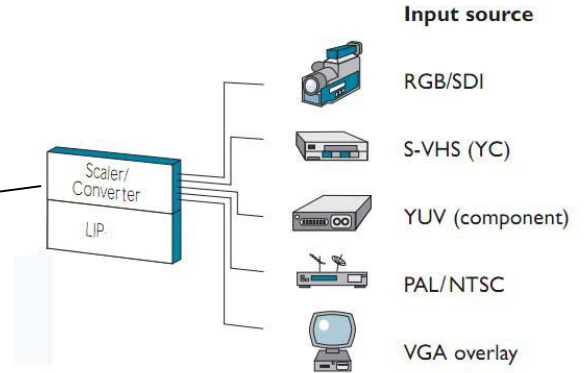

New Product PH16 1R1G1B outdoor led display

Based on our PH16 2R1G1B, we developed PH16 1R1G1B, it is the ideal LED product for high quality small to large sized outdoor applications. For energy saving function, 1R1G1B is about 80% of 2R1G1B; it can save 20% power consumption. And the brightness is the same as 2R1G1B. the colour contrast is promoting, each pixel become smaller, so it has better image quality. This is ideally suited to outdoor digital signage, where high impact is needed.

Image : Nanning Railway Station, Guangxi – 21.504m(W) x 8.448m(H)

PH16 outdoor 1R1G1B led display

Configurations

Quick Reference Guide

PH16 1R1G1B

Brightness: >7500 cd/m²
Viewing angle: H: 110° V:50°
Pixel pitch: 16mm
Pixel density: 3906/m²
Pixel configuration: **1R1G1B**
Gray Scale/color: 4096 grades for R, G and B,
Display ≥1billion Colors
Processing depth 14bit

Power consumption (average): 350watts

PH16 outdoor 1R1G1B led display

Standard 4:3 aspect ratio(16:9 aspect also possible)							Average power consumption			
P16 panel	panel total	size (m²)	size (ft²)	Dimensions		Pixel resolution w x h	Total weight kg	Total (watts)	Panel	
				w x h(m)	w x h(ft)				Europe(240V)	US(110V)
1	1	1.05	11.29	1.024x1.024	3.36x3.36	64x64	55	440	2	4
4x4	16	16.8	180.64	4.096x4.096	13.44x13.44	256x256	880	7040	32	64
5x5	25	26.25	127.46	5.12x5.12	16.8x16.8	320x320	1375	11000	50	100
6x6	36	37.8	406.44	6.144x6.144	20.16x20.16	384x384	1980	15840	72	144
7x7	49	51.45	553.21	7.168x7.168	23.52x23.52	448x448	2695	21560	96	192
8x8	64	67.2	722.56	8.192x8.192	26.88x26.88	512x512	3520	28160	128	256
9x9	81	85.05	914.49	9.216x9.216	30.24x30.24	576x576	4455	35640	162	324
10x10	100	105	1129	10.24x10.24	33.6x33.6	640x640	5500	44000	200	400