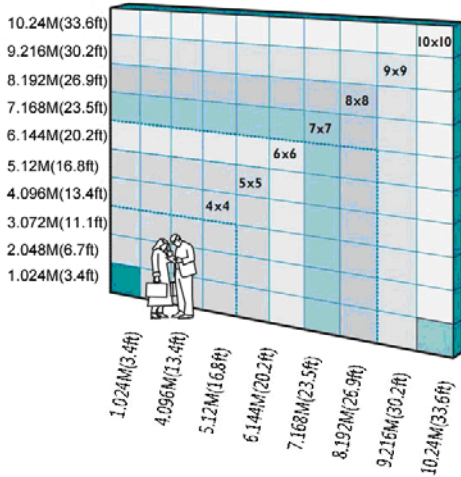

New Product PH16 1R1G1B outdoor led display

Based on our PH16 2R1G1B, we developed PH16 1R1G1B, it is the ideal LED product for high quality small to large sized outdoor applications. For energy saving function, 1R1G1B is about 80% of 2R1G1B; it can save 20% power consumption. And the brightness is the same as 2R1G1B. the colour contrast is promoting, each pixel become smaller, so it has better image quality. This is ideally suited to outdoor digital signage, where high impact is needed.

Image : Nanning Railway Station, Guangxi – 21.504m(W) x 8.448m(H)

PH16 outdoor 1R1G1B led display

Configurations

Quick Reference Guide

PH16 1R1G1B

Brightness: >7500 cd/m²
Viewing angle: H: 110° V:50°
Pixel pitch: 16mm
Pixel density: 3906/m²
Pixel configuration: **1R1G1B**
Gray Scale/color: 4096 grades for R, G and B,
Display ≥1billion Colors
Processing depth 14bit

Power consumption (average): 350watts

PH16 outdoor 1R1G1B led display

Standard 4:3 aspect ratio(16:9 aspect also possible)							Average power consumption			
P16 panel	panel total	size (m²)	size (ft²)	Dimensions		Pixel resolution w x h	Total weight kg	Total (watts)	Panel	
				w x h(m)	w x h(ft)				Europe(240V)	US(110V)
1	1	1.05	11.29	1.024x1.024	3.36x3.36	64x64	55	440	2	4
4x4	16	16.8	180.64	4.096x4.096	13.44x13.44	256x256	880	7040	32	64
5x5	25	26.25	127.46	5.12x5.12	16.8x16.8	320x320	1375	11000	50	100
6x6	36	37.8	406.44	6.144x6.144	20.16x20.16	384x384	1980	15840	72	144
7x7	49	51.45	553.21	7.168x7.168	23.52x23.52	448x448	2695	21560	96	192
8x8	64	67.2	722.56	8.192x8.192	26.88x26.88	512x512	3520	28160	128	256
9x9	81	85.05	914.49	9.216x9.216	30.24x30.24	576x576	4455	35640	162	324
10x10	100	105	1129	10.24x10.24	33.6x33.6	640x640	5500	44000	200	400