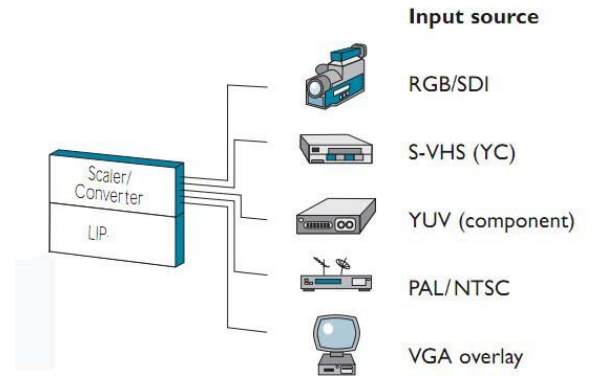

PH10 Led Display Brochure

We developed PH10 1R1G1B outdoor led display, it is the ideal LED product for high quality small to large sized outdoor applications. The PH10 has closer pixel pitches; it makes better and clearer images. This is ideally suited to outdoor led display, where high impact is needed.

PH10 Led Display Brochure

Configurations

Input source

- RGB/SDI
- S-VHS (YC)
- YUV (component)
- PAL/NTSC
- VGA overlay

Quick Reference Guide

The cabinet drawing:

The specifications are as below:

- Pixel Pitch: 10mm
- Density of pixel: 10000pixels/m²
- Brightness: >6000 cd/m²
- Viewing angle: H:110° V:50°
- LED specification: DIP 346
- Pixel configuration: 1R1G1B
- Module size: 320mm x 160mm
- Module Pixel density: 32x 16dots
- Cabinet size:1280 x 960mm
- Driving method: Static constant 1/4 scans.
- Refresh rate: ≥ 300 Hz
- Gray/Colour: 8192grades Gray,1 billion colors

- Processing depth 12bit
- Control system: Synchronous/off-line control system
- Max. power consumption: 800W/m²
- Lifetime:>100000hours
- MTBF: >5000hours
- Dead dot rate: <0.0001
- Temperature Range: Storage: - 20°C-65°C; Working: - 20°C~50°C
- Adopted Control System: PCTV Board + DVI Board + Control Board + Network cable Transmission
- Video Signal: RF、S-Video、RGB、RGBHV、YUV、YC、COMPOSITION etc
- Brightness adjustment: Manual adjustment: 256 levels for R, G, B ,
Automatic adjustment: 256grades for each color
- LED parameter: R: (625-630nm) G: (520-525nm) B: (465-470nm)
R: IV(850-1000mcd) G: IV(2200-2500mcd) B: IV(450-500mcd)

Standard 4:3 aspect ratio(16:9 aspect also possible)

P20 panel	panel total	size (m ²)	Dimensions w x h(m)	Pixel resolution w x h	Total weight kg	Total (watts)	I Phase (220V,amps)	I Phase (110V,amps)
1	1	1.23	1.28x0.96	128x96	61	800	3.6	7.2
2x2	4	4.92	2.56 x1.92	256 x192	244	3200	14.4	28.8
3x3	9	11.07	3.84x2.88	384 x288	549	7200	32.4	64.8
4x4	16	19.68	5.12x3.84	512x384	976	12800	57.6	115.2
7x7	49	60.21	8.96x6.72	896x672	2989	39200	176.4	352.8