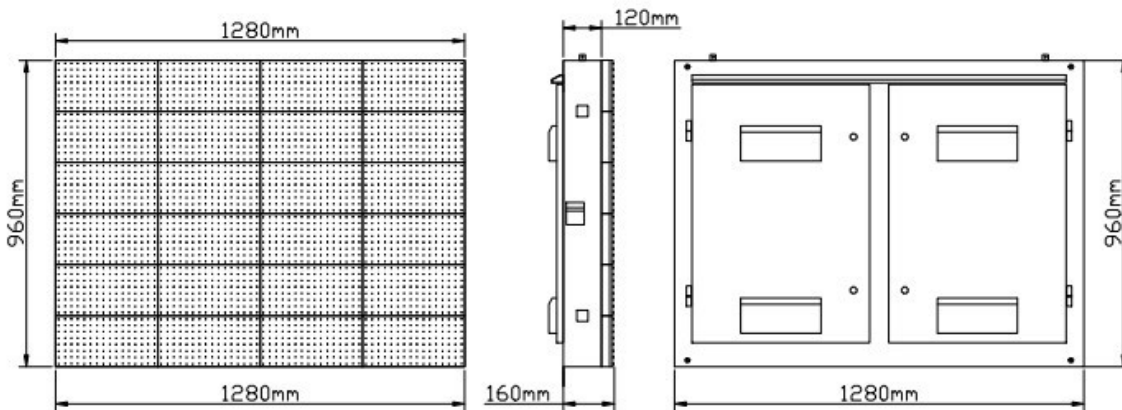

PH10 Led Display Brochure

Configurations

Input source

- RGB/SDI
- S-VHS (YC)
- YUV (component)
- PAL/NTSC
- VGA overlay

Quick Reference Guide

The cabinet drawing:

The specifications are as below:

- Pixel Pitch: 10mm
- Density of pixel: 10000pixels/m²
- Brightness: >6000 cd/m²
- Viewing angle: H:110° V:50°
- LED specification: DIP 346
- Pixel configuration: 1R1G1B
- Module size: 320mm x 160mm
- Module Pixel density: 32x 16dots
- Cabinet size:1280 x 960mm
- Driving method: Static constant 1/4 scans.
- Refresh rate: ≥ 300 Hz
- Gray/Colour: 8192grades Gray,1 billion colors

Standard 4:3 aspect ratio(16:9 aspect also possible)

P20 panel	panel total	size (m ²)	Dimensions w x h(m)	Pixel resolution w x h	Total weight kg	Total (watts)	I Phase (220V,amps)	I Phase (110V,amps)
1	1	1.23	1.28x0.96	128x96	61	800	3.6	7.2
2x2	4	4.92	2.56 x1.92	256 x192	244	3200	14.4	28.8
3x3	9	11.07	3.84x2.88	384 x288	549	7200	32.4	64.8
4x4	16	19.68	5.12x3.84	512x384	976	12800	57.6	115.2
7x7	49	60.21	8.96x6.72	896x672	2989	39200	176.4	352.8