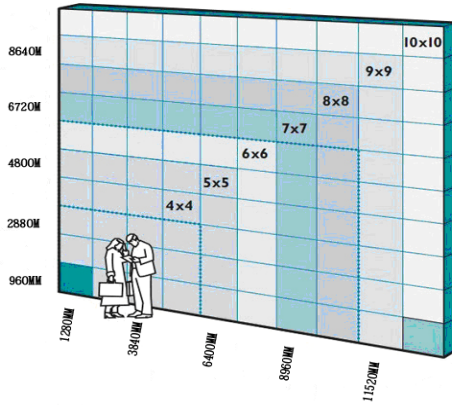

PH10 Led Display Brochure

We developed PH10 1R1G1B outdoor led display, it is the ideal LED product for high quality small to large sized outdoor applications. The PH10 has closer pixel pitches; it makes better and clearer images. This is ideally suited to outdoor led display, where high impact is needed.

PH10 Led Display Brochure

Configurations

Input source

- RGB/SDI
- S-VHS (YC)
- YUV (component)
- PAL/NTSC
- VGA overlay

Quick Reference Guide

The cabinet drawing:

The specifications are as below:

- Pixel Pitch: 10mm
- Density of pixel: 10000pixels/m²
- Brightness: >6000 cd/m²
- Viewing angle: H:110° V:50°
- LED specification: DIP 346
- Pixel configuration: 1R1G1B
- Module size: 320mm x 160mm
- Module Pixel density: 32x 16dots
- Cabinet size:1280 x 960mm
- Driving method: Static constant 1/4 scans.
- Refresh rate: ≥ 300 Hz
- Gray/Colour: 8192grades Gray,1 billion colors

- Processing depth 12bit
- Control system: Synchronous/off-line control system
- Max. power consumption: 800W/m²
- Lifetime:>100000hours
- MTBF: >5000hours
- Dead dot rate: <0.0001
- Temperature Range: Storage: - 20°C-65°C; Working: - 20°C~50°C
- Adopted Control System: PCTV Board + DVI Board + Control Board + Network cable Transmission
- Video Signal: RF、S-Video、RGB、RGBHV、YUV、YC、COMPOSITION etc
- Brightness adjustment: Manual adjustment: 256 levels for R, G, B ,
Automatic adjustment: 256grades for each color
- LED parameter: R: (625-630nm) G: (520-525nm) B: (465-470nm)
R: IV(850-1000mcd) G: IV(2200-2500mcd) B: IV(450-500mcd)

Standard 4:3 aspect ratio(16:9 aspect also possible)

P20 panel	panel total	size (m ²)	Dimensions w x h(m)	Pixel resolution w x h	Total weight kg	Total (watts)	I Phase (220V,amps)	I Phase (110V,amps)
1	1	1.23	1.28x0.96	128x96	61	800	3.6	7.2
2x2	4	4.92	2.56 x1.92	256 x192	244	3200	14.4	28.8
3x3	9	11.07	3.84x2.88	384 x288	549	7200	32.4	64.8
4x4	16	19.68	5.12x3.84	512x384	976	12800	57.6	115.2
7x7	49	60.21	8.96x6.72	896x672	2989	39200	176.4	352.8